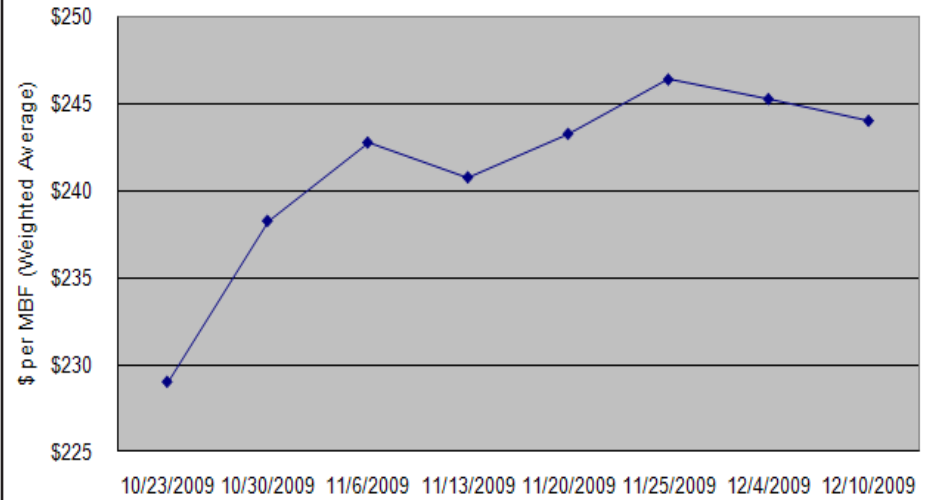

**Volume by Buyer Type, Southwide**  
**2x4 RL Southern Yellow Pine #2 KD/HT S4S**  
*From Mill2Market, Forest2Market's Lumber Pricing Service*

**Market Prices, Southwide**  
**2x4 RL Southern Yellow Pine #2 KD/HT S4S**  
*From Mill2Market, Forest2Market's Lumber Pricing Service*

**Volume by Buyer Type, Southwide**  
**2x6 RL Southern Yellow Pine #2 KD/HT S4S**  
*From Mill2Market, Forest2Market's Lumber Pricing Service*

**Market Prices, Southwide**  
**2x6 RL Southern Yellow Pine #2 KD/HT S4S**  
*From Mill2Market, Forest2Market's Lumber Pricing Service*