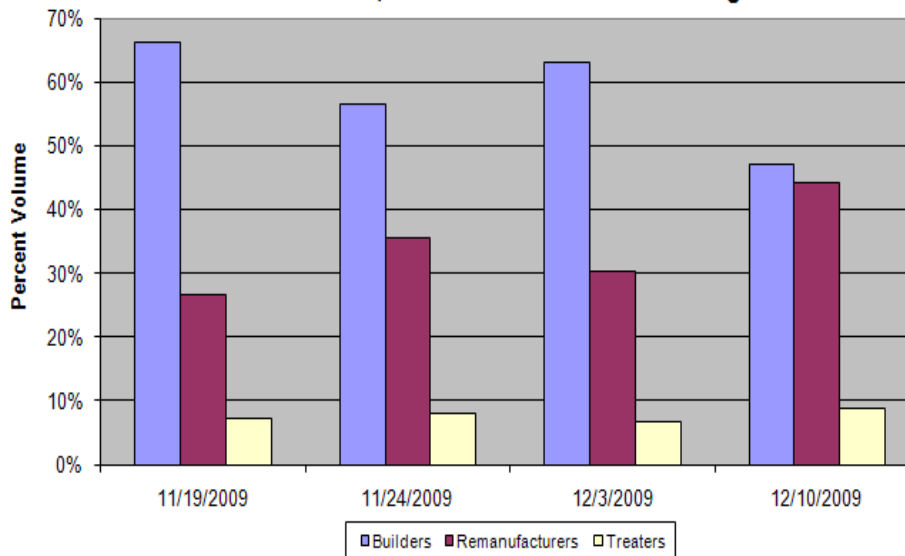

Volume by Buyer Type, Southwide
2x6 RL Southern Yellow Pine #2 KD/HT S4S
From Mill2Market, Forest2Market's Lumber Pricing Service