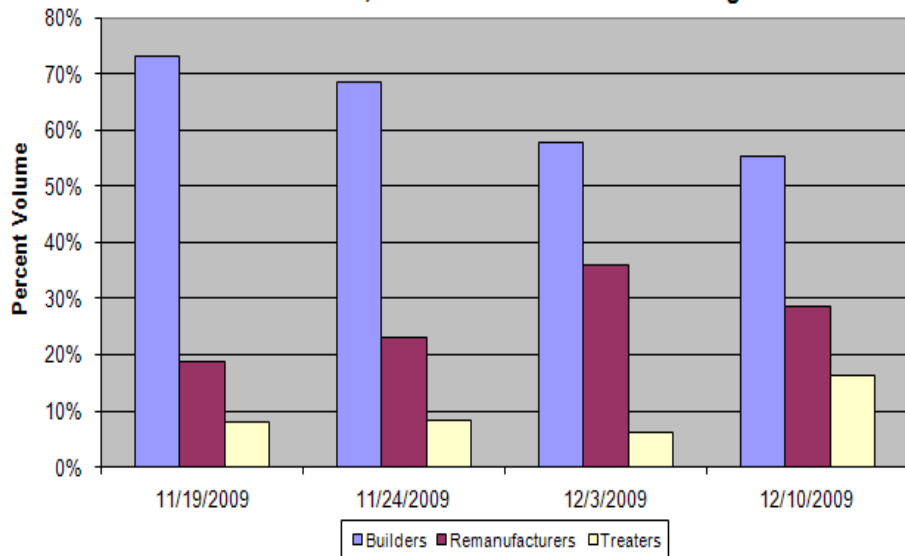

**Volume by Buyer Type, Southwide**  
**2x4 RL Southern Yellow Pine #2 KD/HT S4S**  
*From Mill2Market, Forest2Market's Lumber Pricing Service*

**Market Prices, Southwide**  
**2x4 RL Southern Yellow Pine #2 KD/HT S4S**  
*From Mill2Market, Forest2Market's Lumber Pricing Service*

**Volume by Buyer Type, Southwide**  
**2x6 RL Southern Yellow Pine #2 KD/HT S4S**  
*From Mill2Market, Forest2Market's Lumber Pricing Service*

**Market Prices, Southwide**  
**2x6 RL Southern Yellow Pine #2 KD/HT S4S**  
*From Mill2Market, Forest2Market's Lumber Pricing Service*